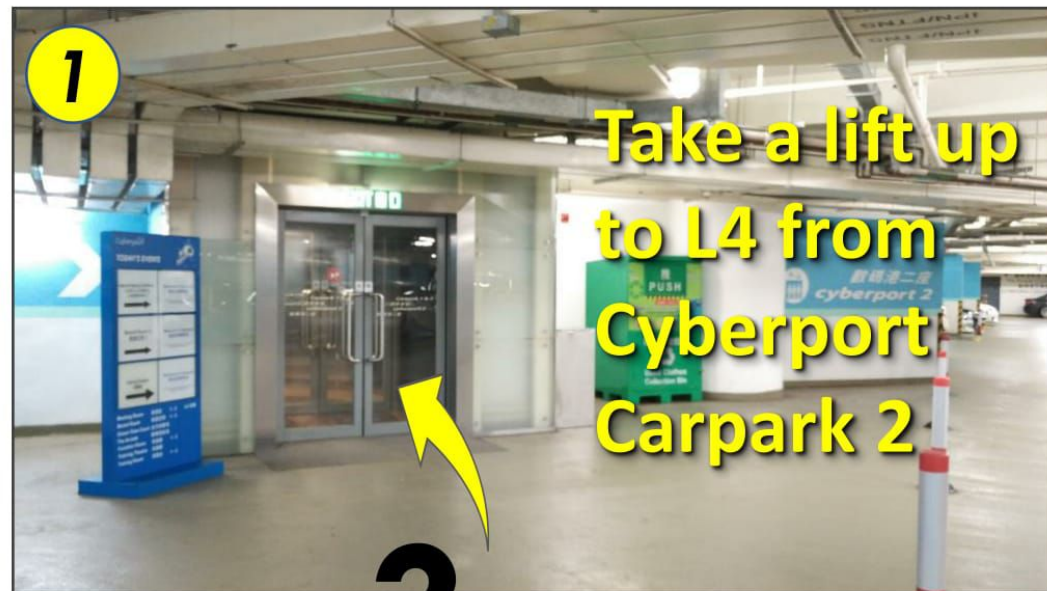

**Route** 1

**Route 2**  
 The Arcade  
 數碼港商場

**Route 2**

Along the Corridor

3

Pass STARBUCKS on the left

4

Through the 1st café & Turn Left

2

Take a lift up to L4 from Cyberport Carpark 2

1

Route **3**  
**P** Carpark 2  
2號停車場

Take the Lift  
down to L3

6

Turn Right at L3

7