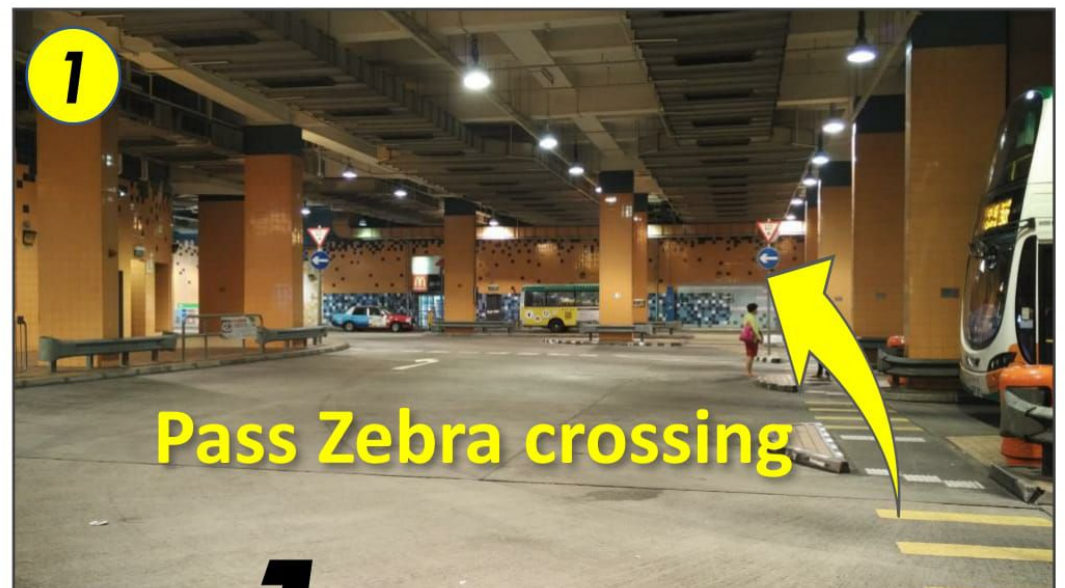

# 3 Routes to find us in Cyberport 便捷路徑

**Route 1**  
Cyberport Public Transport Interchange  
數碼港公共運輸交匯處

**Route 3**  
Carpark 2  
2號停車場

**Route 2**  
The Arcade  
商場數碼港

**Route 1** Cyberport Public  
Transport Interchange  
數碼港公共運輸交匯處

**Route** 1

**Route 2**  
 The Arcade  
 數碼港商場

**Route 2**

Along the Corridor

3

Pass STARBUCKS on the left

4

Through the 1st café & Turn Left